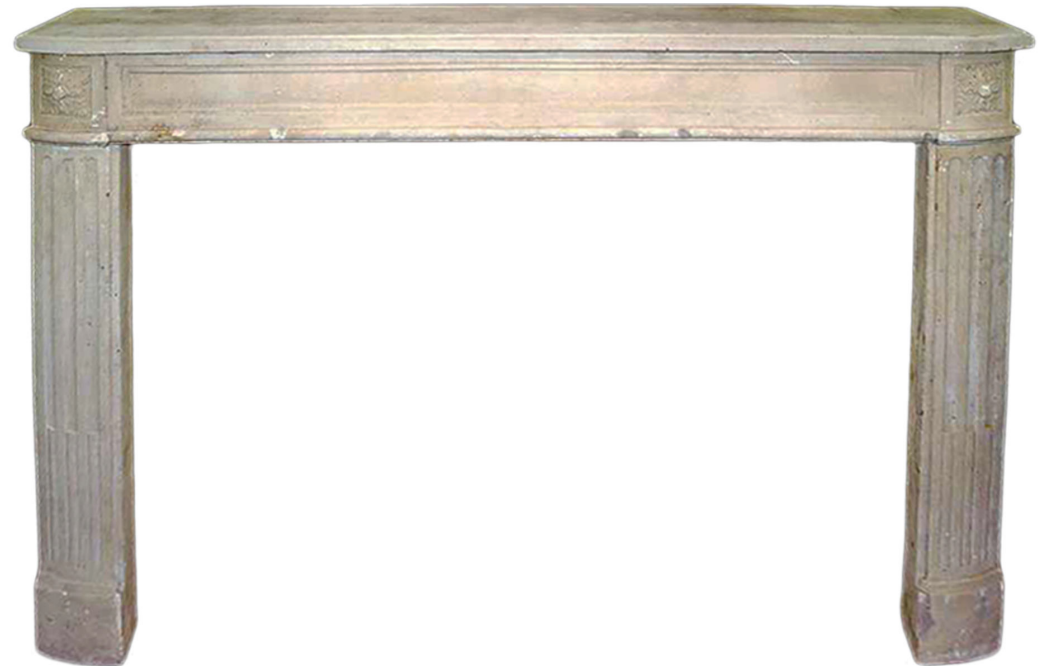

CEDRIC DUPONT ANTIQUES

P A L M B E A C H

The largest collection of important 17th, 18th and 19th century French, Italian and Continental Antique furniture and accessories in the United States. Luxuriously showcased in a truly authentic European ambiance of a custom designed two-story 20,000 square foot gallery.

3415 South Dixie Highway, West Palm Beach, FL. 33405
Tel. 561.835.1319 Fax 561.835.1379

A stunning French early 19th century Louis XVI st. Limestone fireplace mantel. The volute fluted legs are topped by corner rosette blocks. The mantel has a straight rectangular top shelf. Interior H: 37" L: 48.5" D: 8.5"

Item #2814 H: 44 in L: 63 in D: 12 in List Price: \$24,000.00