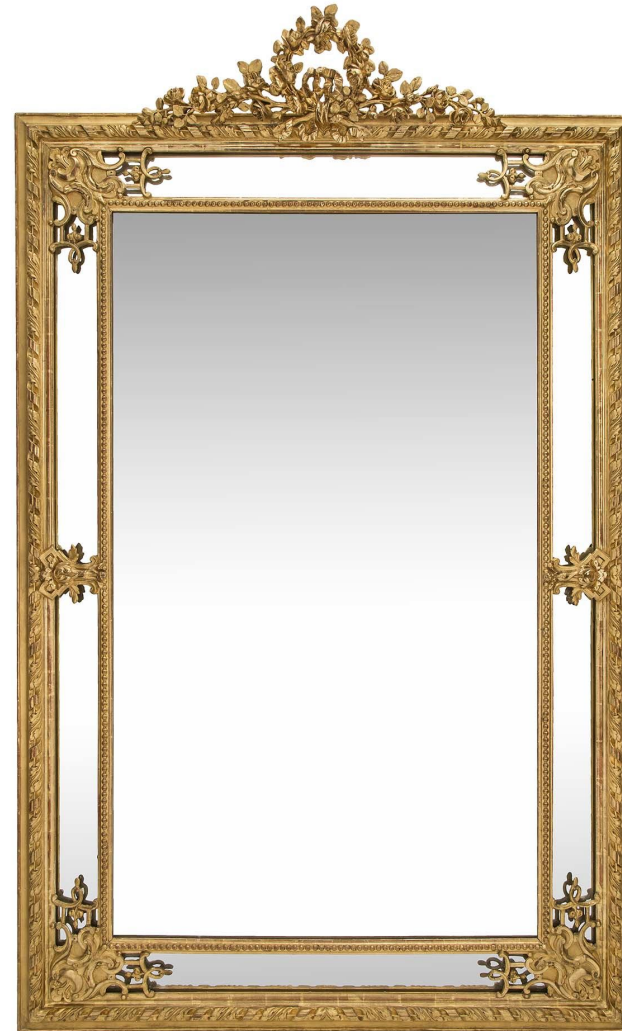

CEDRIC DUPONT ANTIQUES

P A L M B E A C H

The largest collection of important 17th, 18th and 19th century French, Italian and Continental Antique furniture and accessories in the United States. Luxuriously showcased in a truly authentic European ambiance of a custom designed two-story 20,000 square foot gallery.

3415 South Dixie Highway, West Palm Beach, FL. 33405
Tel. 561.835.1319 Fax 561.835.1379

A most elegant and very large scale French mid 19th century Louis XVI st. double framed giltwood mirror. The original central mirror plate is framed within a most decorative beaded giltwood border and the original rectangular outer mirror plates. Each are framed within a most detailed twisted ribbon and acanthus leaf border. All with elaborate and finely carved pierced scrolled foliate cabochons at the center and corners, in a satin and burnished finish. Above is the richly carved top crown with a wonderfully executed floral wreath and tied ribbon, centered by beautiful foliate and floral branches. All original gilt and mirror plates throughout.

Item #8105 H: 82 in L: 51 in D: 4 in List Price: \$26,500.00