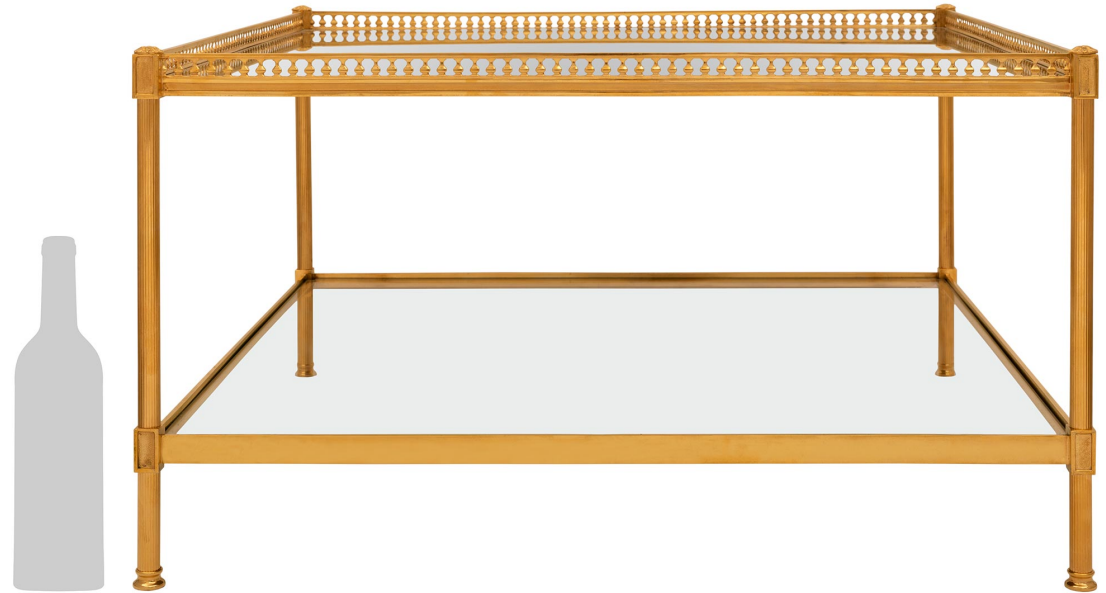

CEDRIC DUPONT ANTIQUES

P A L M B E A C H

The largest collection of important 17th, 18th and 19th century French, Italian and Continental Antique furniture and accessories in the United States. Luxuriously showcased in a truly authentic European ambiance of a custom designed two-story 20,000 square foot gallery.

3415 South Dixie Highway, West Palm Beach, FL. 33405
Tel. 561.835.1319 Fax 561.835.1379

An elegant French turn of the century Louis XVI st. ormolu coffee table. The two tiered square coffee table is raised by fine circular fluted legs with delicate mottled feet and block reserves each connected by straight ormolu supports with a fitted glass pane. Above is the mirrored top set within a beautiful pierced baluster shaped wrap around gallery with additional block reserves at each corner and lovely top rosettes.

Item #10536 H: 18 in L: 31 in D: 31 in List Price: \$9,800.00