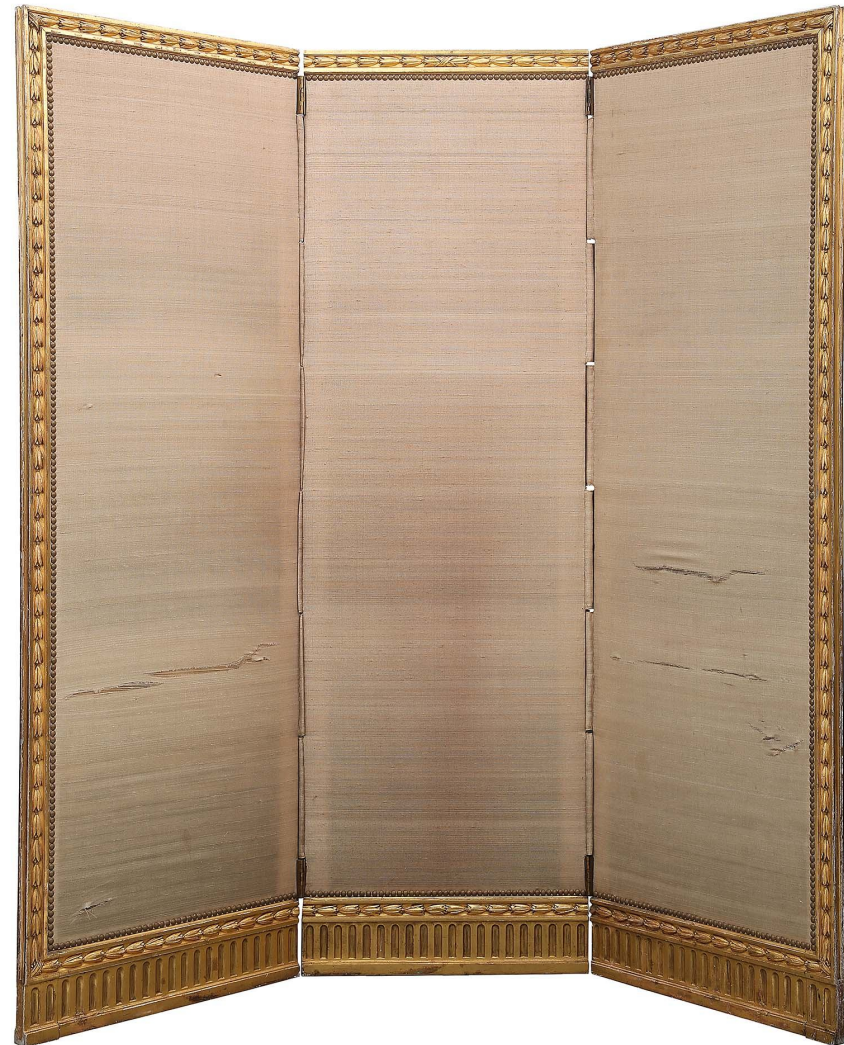

3415 South Dixie Highway, West Palm Beach, FL. 33405
Tel. 561.835.1319 Fax 561.835.1379

An elegant French mid 19th century giltwood Louis XVI st. three panel screen. The screen with all original gilt is decorated by carved wheat foliage while the bottom is finished by a fluted design below the wheat. The center of each panel is fitted with a beige colored fabric. The screen is fitted with double sided hinges.

Item #2425 H: 67 in L: 66 in D: 1 in List Price: \$9,800.00