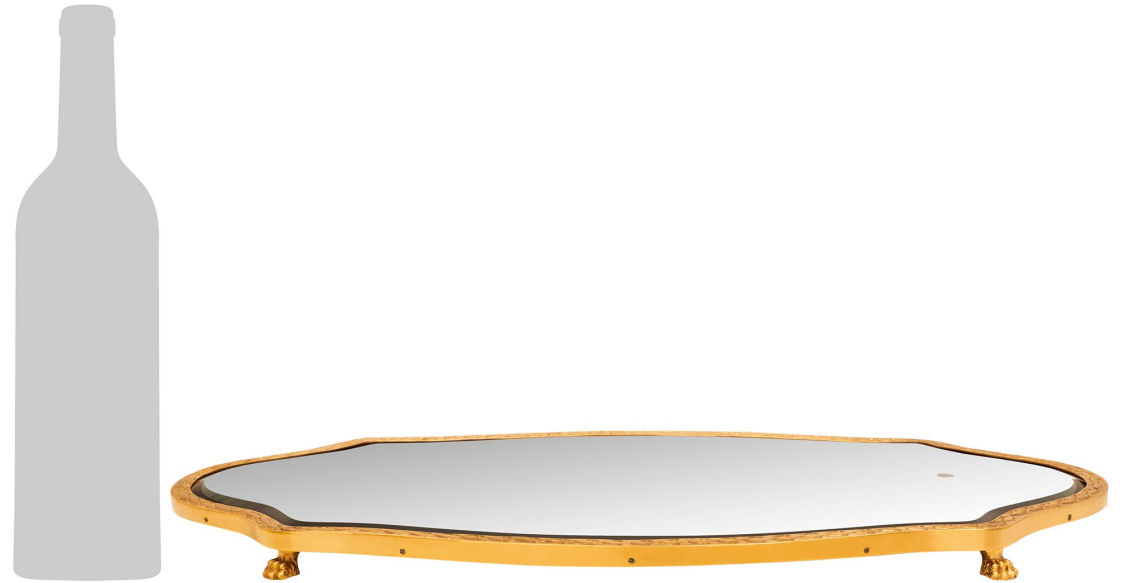

CEDRIC DUPONT ANTIQUES

P A L M B E A C H

The largest collection of important 17th, 18th and 19th century French, Italian and Continental Antique furniture and accessories in the United States. Luxuriously showcased in a truly authentic European ambiance of a custom designed two-story 20,000 square foot gallery.

3415 South Dixie Highway, West Palm Beach, FL. 33405
Tel. 561.835.1319 Fax 561.835.1379

An attractive and most elegant French 19th century Louis XVI st. Vermeil centerpiece plateau. This wonderful scallop shaped mirrored plateau centerpiece with its original beveled mirror plate is supported on four paw feet. The original beveled mirror is framed within a berried laurel designed squared Vermeil frame.

Item #10992 H: 1 in L: 28 in D: 15 in List Price: \$9,400.00