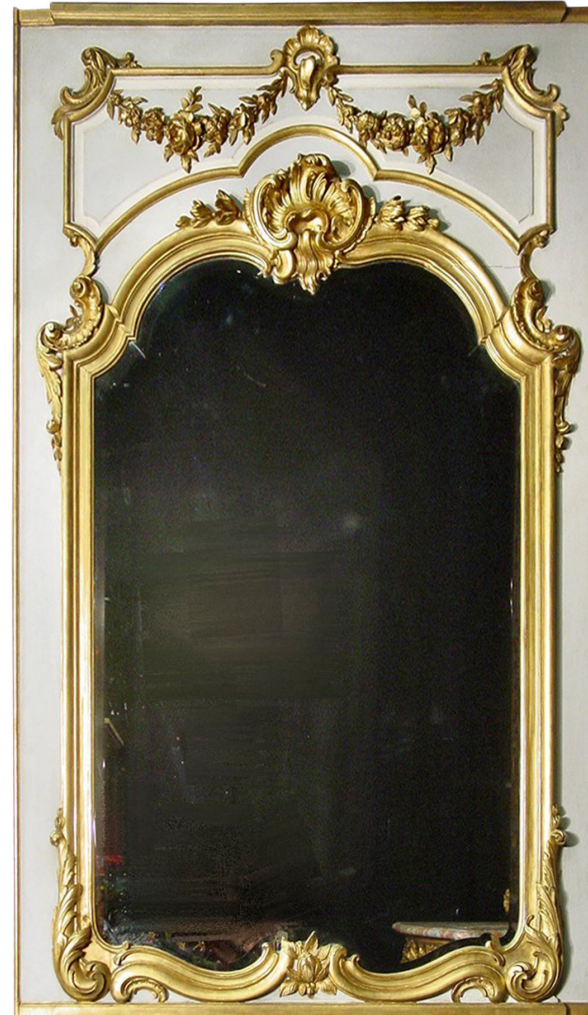

3415 South Dixie Highway, West Palm Beach, FL. 33405
Tel. 561.835.1319 Fax 561.835.1379

A Louis xv style patinated and giltwood boiserie element 19th Century circa 1840. The rectangular panel is fitted with a shaped Beveled mirror plate surrounded by giltwood borders incorporating Floral and foliate swags and Surmounted by a shell cartouche.

Item #CD1824 H: 84 in L: 52 in D: 3 in List Price: \$19,500.00